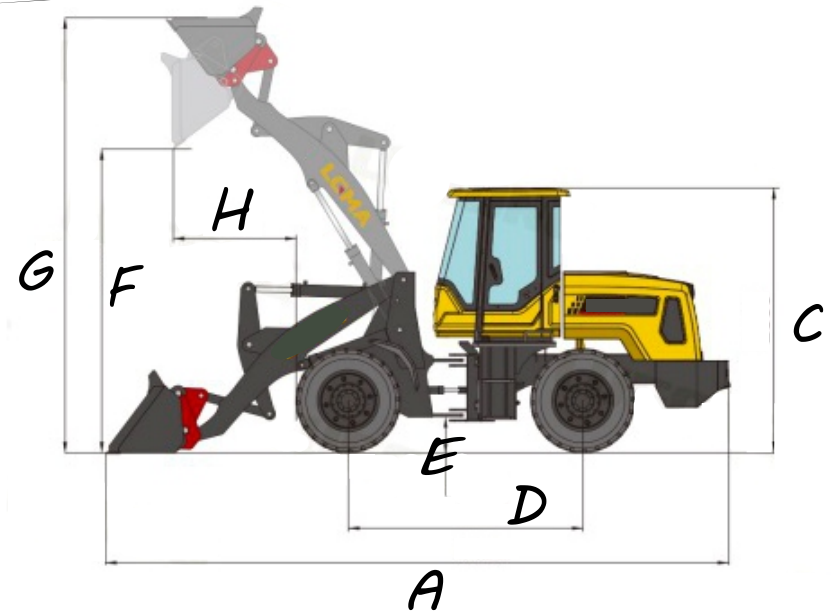

**WUHLF
EQUIPMENT
PTY (LTD)**

ZA16 Front End Loader

Dimensions (mm):

Overall Length	5730mm
Overall Width	1830mm
Overall Height	2730mm
Bucket Width	1900mm

Key Features

Bucket Size 0.8 m³

Engine Type: Yunnei 490 • Rated Power: 42kW
Operating Weight: 3800kg • Tyre Size: 20.5/70-16

Technical Data:

<i>Specifications</i>	Rated Load	1.6 Ton
	Bucket Capacity	0.8m ³
	Lifting Time	4s
	Min Turn Radius	5000mm
	Max Climbing Gradient	30°
<i>Engine</i>	Type	4cyl Diesel
	Rated Power	42kw
	Model	Yunnei 490
<i>Tyres</i>	Standard Size	20.5/70-16
<i>Transmission</i>	Type	265 Integral H/L Speed
<i>Articulation</i>	Type	Full Hydraulic Articulated Steering Frame
<i>Working Hydraulics</i>	Lifting Time	4s
	Falling Time	3s
	Total Cycling Time	10s
<i>Brake System</i>	Operating Type	Mechanical Single Joystick
	Brake Booster Pump	Two-Way Air Brake

<i>A</i>	Overall Length	5730mm
<i>B</i>	Overall Width	1830mm
<i>C</i>	Overall Height	2730mm
<i>D</i>	Wheel Base	2260mm
<i>E</i>	Min Ground Clearance	210mm
<i>F</i>	Max Dumping Height	3200mm
<i>G</i>	Max Lifting Height	3890mm
<i>H</i>	Max Dumping Distance	1050mm